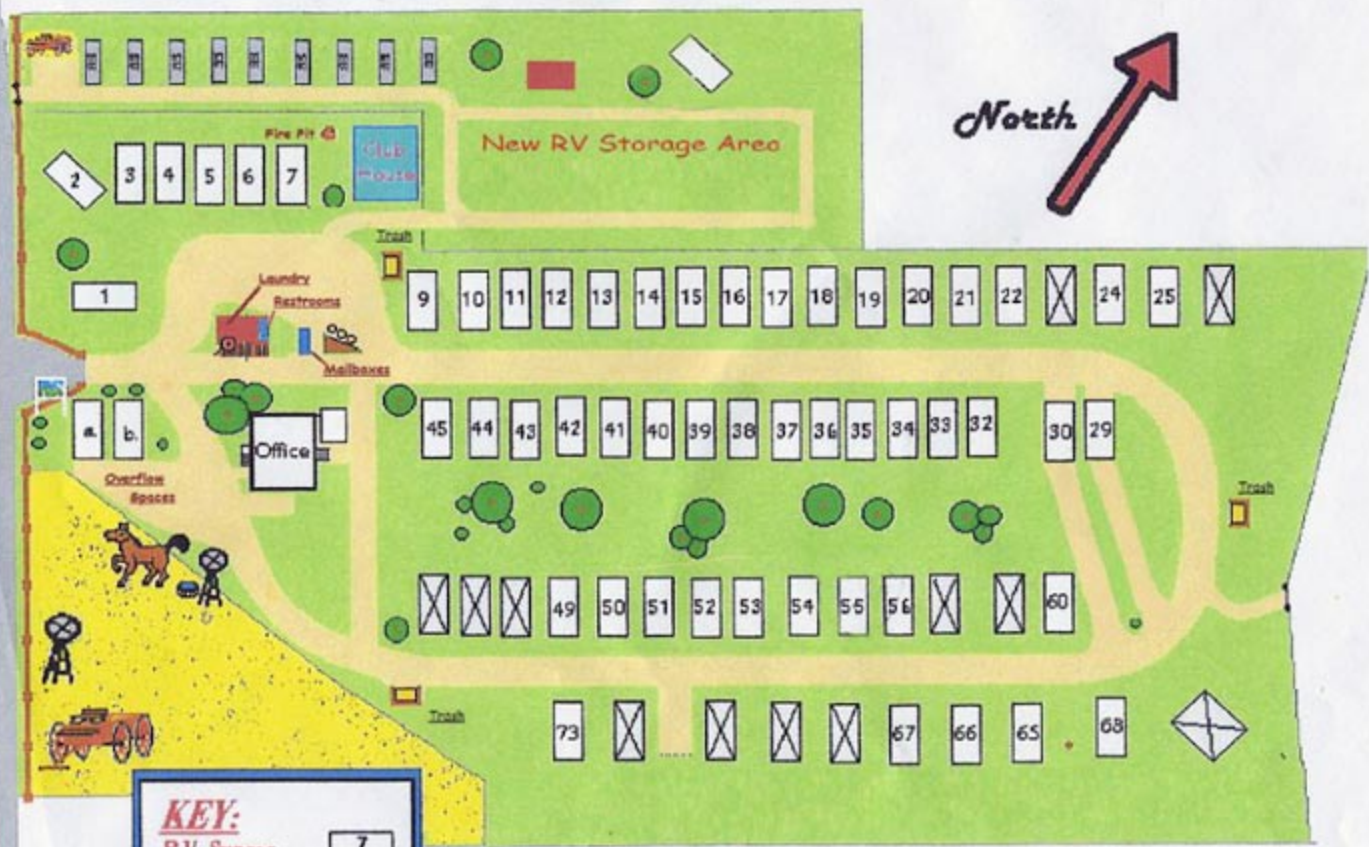

Leachville →

HWY 24

← Buena Vista, 2 miles

KEY:

- R.V. Spaces  7
- Mobile Homes  X
- Storage Space  SS

Valley Mobile Park Inc.